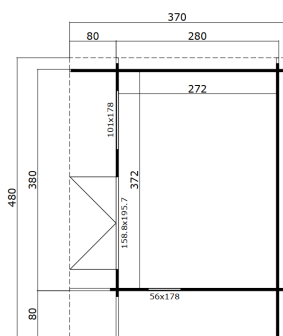

-  40 mm
-  3
-  0
-  **5 YEARS** GUARANTEE

PACKAGING: 1 PALLET(S)

 630 x 68 x 118 cm
1365 kg

EAN 4743329285432

DIMENSIONS

Floor area	10.12 m ²
Roof dimensions	3.70 x 4.80 m
Cubic volume	≈ 24.51 m ³
Wall height	≈ 2.34 m
Ridge height	≈ 2.51 m
Front overhang	≈ 80 cm

WINDOWS & DOORS

1 x Double door (DGP+*)	158.8 x 195.7 cm
1 x Double window fixed (DGP+*)	101.0 x 178.0 cm
1 x Single window fixed (DGP+*)	56.0 x 178.0 cm

*DGP+: Double Glazed Premium Plus

ROOF & FLOOR

Roof boards	18.5x90 mm
Floor boards	18.5x90 mm
Roof surface	17.76 m ²
Roof angle	≈ 2 °
Treated Bearers	45x70 mm